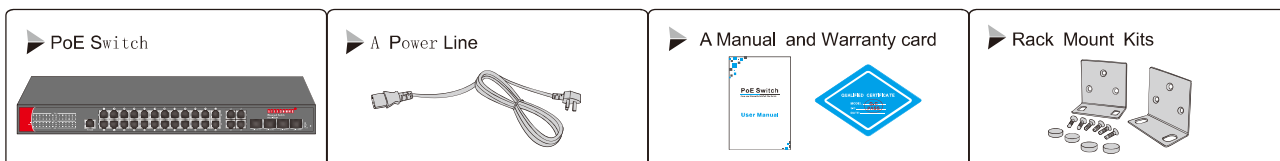

Layer2 Managed Ethernet Switch 24 port 10/100/1000M RJ45 + 4 port RJ45 + 4 SFP Combo

■ Packing List